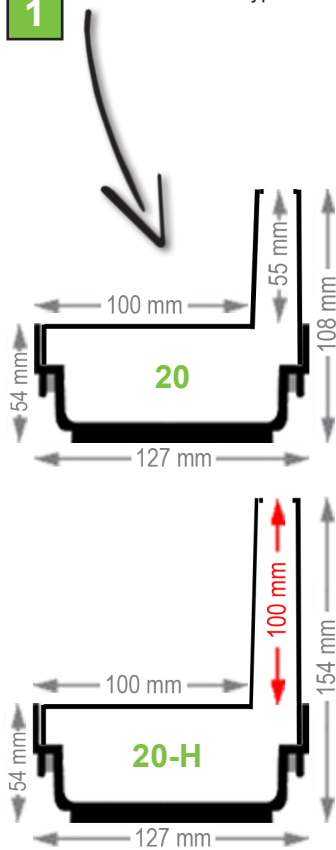

CONTENTS

Check the contents of your set in below overview.

1 Please select the type.

2 Please select the required length and check this column for the correct quantities.

			2.00 m	3.00 m	4.00 m	5.00 m	6.00 m	7.00 m	8.00 m	9.00 m	10.00 m	11.00 m	12.00 m	1.00 m	
TYPE 20 & 20-H		Slot drain	1.00 m	2	3	4	5	6	7	8	9	10	11	12	1
		Stopends		2	2	2	2	2	2	2	2	2	2	2	-
		Bottom-outlet	Ø 110 mm	1	1	1	1	1	1	1	2	2	2	2	-
		Side-outlet	Ø 75 mm	1	1	1	1	1	1	1	2	2	2	2	-

			2.00 m	3.00 m	4.00 m	5.00 m	6.00 m	7.00 m	8.00 m	9.00 m	10.00 m	11.00 m	12.00 m	1.00 m	
TYPE 70 & 70-H		Slot drain	1.00 m	2	3	4	5	6	7	8	9	10	11	12	1
		Stopends		2	2	2	2	2	2	2	2	2	2	2	-
		Bottom-outlet	Ø 110 mm	1	1	1	1	1	1	1	2	2	2	2	-
		Side-outlet	Ø 110 mm	1	1	1	1	1	1	1	2	2	2	2	-