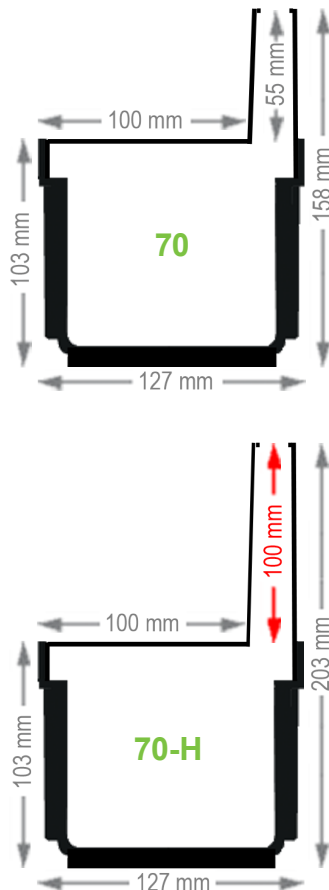

CONTENTS

Check the contents of your set in below overview.

1 Please select the type.

2 Please select the required length and check this column for the correct quantities.

			2.00 m	3.00 m	4.00 m	5.00 m	6.00 m	7.00 m	8.00 m	9.00 m	10.00 m	11.00 m	12.00 m	1.00 m	
TYPE 20 & 20-H		Slot drain	1.00 m	2	3	4	5	6	7	8	9	10	11	12	1
		Stopends		2	2	2	2	2	2	2	2	2	2	2	-
		Bottom-outlet	Ø 110 mm	1	1	1	1	1	1	1	2	2	2	2	-
		Side-outlet	Ø 75 mm	1	1	1	1	1	1	1	2	2	2	2	-

			2.00 m	3.00 m	4.00 m	5.00 m	6.00 m	7.00 m	8.00 m	9.00 m	10.00 m	11.00 m	12.00 m	1.00 m	
TYPE 70 & 70-H		Slot drain	1.00 m	2	3	4	5	6	7	8	9	10	11	12	1
		Stopends		2	2	2	2	2	2	2	2	2	2	2	-
		Bottom-outlet	Ø 110 mm	1	1	1	1	1	1	1	2	2	2	2	-
		Side-outlet	Ø 110 mm	1	1	1	1	1	1	1	2	2	2	2	-